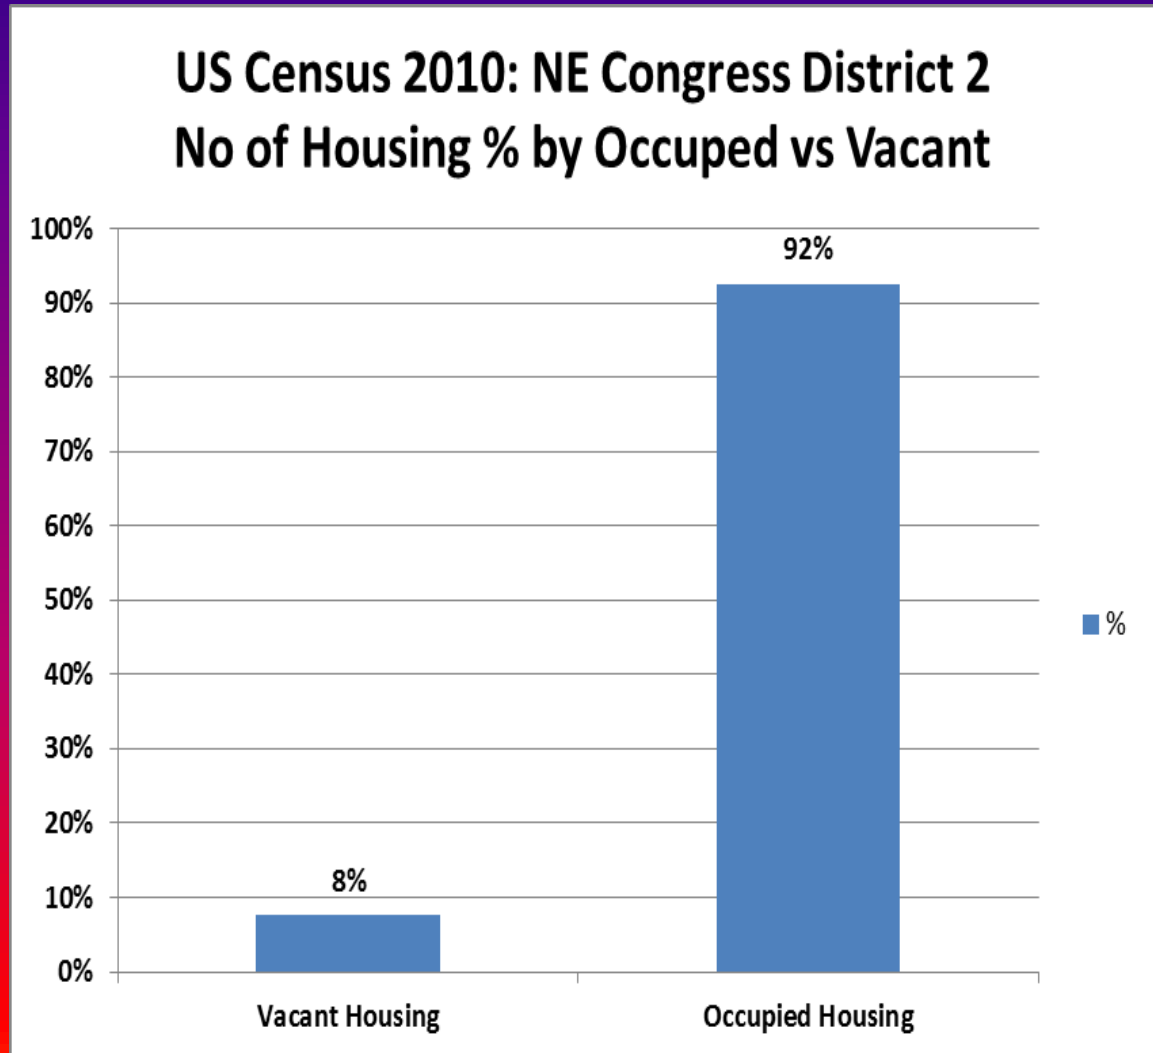

U.S. Census 2010

NE Congress District 2 Population Analysis

David Yoo, Vapsoft
dcyoo@cox.net

1) US Census 2010: NE Congress District 2 Population % by Race

Race	Total Pop	%
Hawaii	551	0%
A Indian	4,381	1%
Asian	16,646	3%
R2More	18,802	3%
Other	33,792	5%
Black	65,981	10%
Hispanic	68,300	11%
White	498,718	78%
Total_Pop	638,871	100%

2) US Census 2010: NE Congress District 2 No of Housing by Occupied vs Vacant

Type	Total Pop	%
Vacant Housing	20,234	8%
Occupied Housing	247,700	92%
Total Housing	267,934	100%
Total Pop	638,871	

U.S. Census 2010