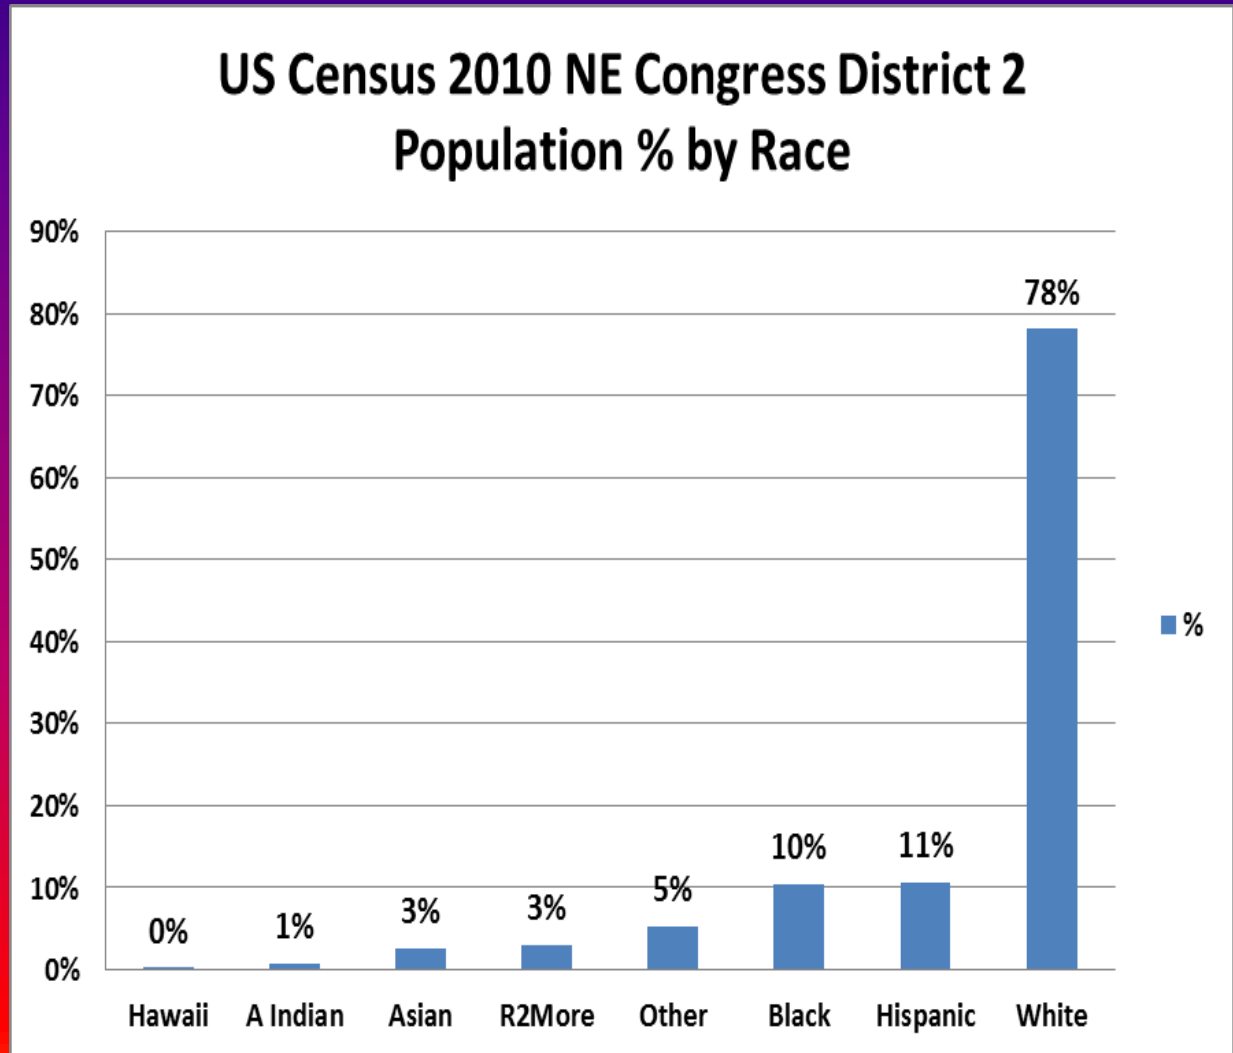

U.S. Census 2010

NE Congress District 2 Population Analysis

David Yoo, Vapsoft
dcyoo@cox.net

1) US Census 2010: NE Congress District 2 Population % by Race

Race	Total Pop	%
Hawaii	551	0%
A Indian	4,381	1%
Asian	16,646	3%
R2More	18,802	3%
Other	33,792	5%
Black	65,981	10%
Hispanic	68,300	11%
White	498,718	78%
Total_Pop	638,871	100%

2) US Census 2010: NE Congress District 2 No of Housing by Occupied vs Vacant

Type	Total Pop	%
Vacant Housing	20,234	8%
Occupied Housing	247,700	92%
Total Housing	267,934	100%
Total Pop	638,871	

U.S. Census 2010