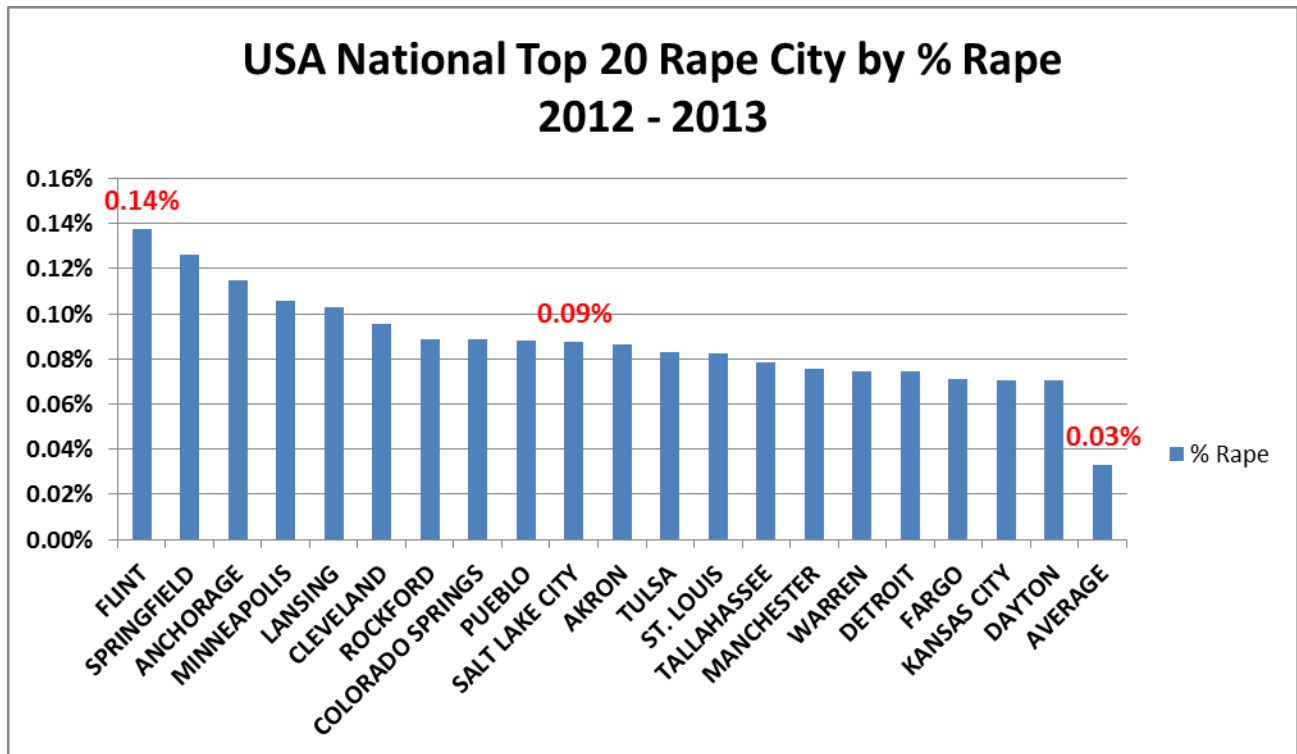

**1) USA National Top 20 RAPE Crime Cities; No of RAPE
Crime % per Population for January to June 2012-2013**

**2) USA National RAPE Crime Cities; No of RAPE
Crime % per Population for January to June 2012-2013**

Rank	City	State	Population	Rape	% Rape
Rank 1	FLINT	MI	101,632	140	0.14%
Rank 2	SPRINGFIELD	MO	160,962	203	0.13%
Rank 3	ANCHORAGE	AK	299,143	344	0.11%
Rank 4	MINNEAPOLIS	MN	390,240	412	0.11%
Rank 5	LANSING	MI	114,688	118	0.10%
Rank 6	CLEVELAND	OH	393,781	376	0.10%
Rank 7	ROCKFORD	IL	152,293	135	0.09%
Rank 8	COLORADO SPRINGS	CO	432,287	383	0.09%
Rank 9	PUEBLO	CO	109,065	96	0.09%
Rank 10	SALT LAKE CITY	UT	192,465	169	0.09%
Rank 11	AKRON	OH	198,390	172	0.09%